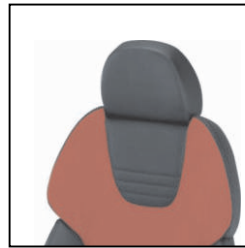

Style & Style Topline

Style Topline

The RECARO Style appeals to demanding individuals for whom lifestyle doesn't stop at the car door. Revolutionary technology, excellent comfort and safety packed in an attractive sporting design. The adjustable side bolsters add lateral support for enhanced driving and the RECARO Airmatic® system offers comfortable, individual spinal support.

All dimensions in mm
 Approx. weight 20.3 kg (44.8 lbs; Style);
 21.7 kg (47.8 lbs; Style Topline)

Features Style & Style Topline

Fully upholstered headrest

Contoured shoulder area

Combined electric height and tilt adjustment (Topline only)

Bearing mounted seat cushion

Adjustable side bolsters

The unique RECARO climate package (Topline only)

Cover options Style & Style Topline

| | Leather black / Suede grey | Leather black / Suede red | Nardo black |
|---------------|----------------------------|---------------------------|-----------------|
| Style | - | - | 212.00.107.NN11 |
| Style Topline | 210.40.107.LS15 | 210.40.107.LS16 | 210.40.107.NN11 |

Also available in:

| | Style (driver seat) | Style Topline (driver seat) |
|----------------------------------|---------------------|-----------------------------|
| Nardo grey | 212.00.107.NN55 | 210.40.107.NN55 |
| Nardo black / Artista black | 212.00.107.NR11 | 210.40.107.NR11 |
| Nardo grey / Artista grey | 212.00.107.NR55 | 210.40.107.NR55 |
| Leather black / Artista black | 212.00.107.LR11 | 210.40.107.LR11 |
| Leather dark grey / Artista grey | 212.00.107.LR95 | 210.40.107.LR95 |
| Leather black | 212.00.107.LL11 | 210.40.107.LL11 |
| Leather dark blue | 212.00.107.LL22 | 210.40.107.LL22 |
| Leather beige | 212.00.107.LL44 | 210.40.107.LL44 |
| Leather dark grey | 212.00.107.LL99 | 210.40.107.LL99 |
| Leather medium grey | 212.00.107.LL55 | 210.40.107.LL55 |
| Leather light grey | 212.00.107.LLGG | 210.40.107.LLGG |
| Leather black / Suede black | - | 210.40.107.LS11 |
| Leather black / Suede blue | - | 210.40.107.LS17 |