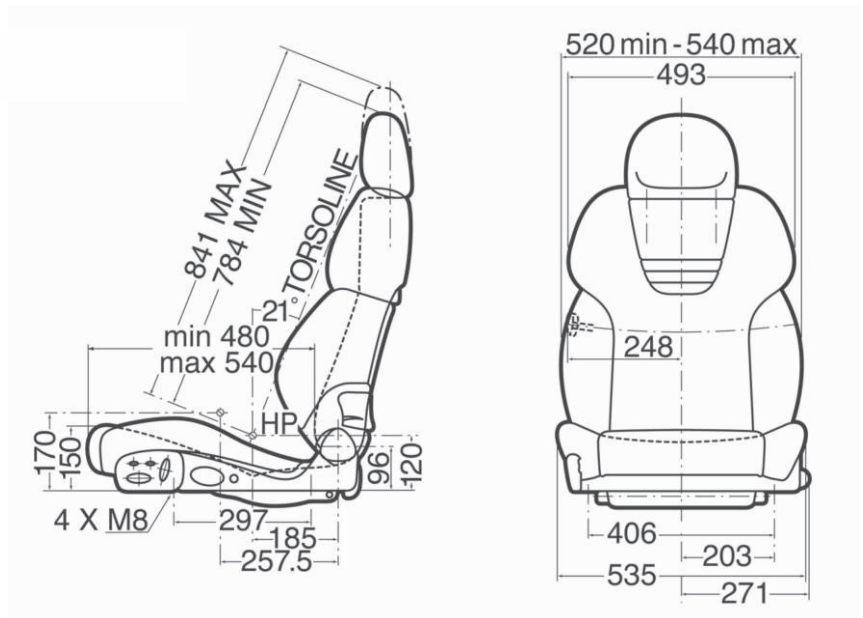

Style & Style Topline

Style Topline

The RECARO Style appeals to demanding individuals for whom lifestyle doesn't stop at the car door. Revolutionary technology, excellent comfort and safety packed in an attractive sporting design. The adjustable side bolsters add lateral support for enhanced driving and the RECARO Airmatic® system offers comfortable, individual spinal support.

The RECARO Style Topline upgrades the standard line with a combined electrical seat height and tilt adjustment and the RECARO climate package (RECARO vent® system, seat heating) for even more comfort.

All dimensions in mm
 Approx. weight 20.3 kg (44.8 lbs; Style);
 21.7 kg (47.8 lbs; Style Topline)

Features Style & Style Topline

Fully upholstered headrest

Contoured shoulder area

Combined electric height and tilt adjustment (Topline only)

Bearing mounted seat cushion

Adjustable side bolsters

The unique RECARO climate package (Topline only)

Cover options Style & Style Topline

| | Leather black / Suede grey | Leather black / Suede red | Nardo black |
|---------------|----------------------------|---------------------------|-----------------|
| Style | - | - | 212.00.107.NN11 |
| Style Topline | 210.40.107.LS15 | 210.40.107.LS16 | 210.40.107.NN11 |