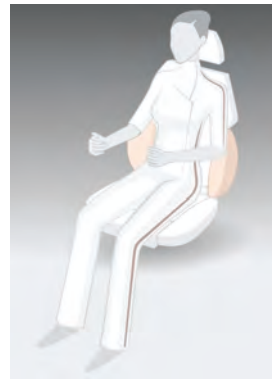

Each RECARO seat is designed to support the natural S curve of the spine. The human body isn't designed for long periods of sitting. RECARO seats are designed to align the spine in its most natural and healthy position.

Airmatic Lumbar System:

Two independently power adjustable air chambers make up the Airmatic Lumbar System. Adjust the lumbar to meet your comfort needs.

Adjustable Back Bolsters:

Driving in a RECARO seat is not all about correct sitting. It is about performance too. The independently adjustable back bolsters adjust to your body. Control the width of the bolsters to perfectly cradle your body.

Adjustable Backrest:

Easy manual dial mechanism moves the backrest into the correct and comfortable driving position.

Adjustable Headrest:

The headrest of the seat can be adjusted up, down as well as tilting forward to comfortably support your head and neck.

Bearing Mounted Seat Cushion:

Unique to any other aftermarket seats available in North America the Style's integrated shock absorbing system provides the ultimate in comfort.

Thigh Extension:

Thigh extension manually adjusts the length of the seat cushion.

Style XL Topline:

The Style XL Topline model includes each of the premium features offered on the RECARO Style XL. The Topline model also comes equipped with a full RECARO Climate package with seat heat and cooling, power seat back adjustment and power seat height adjustment.

Adjustable Back Bolsters