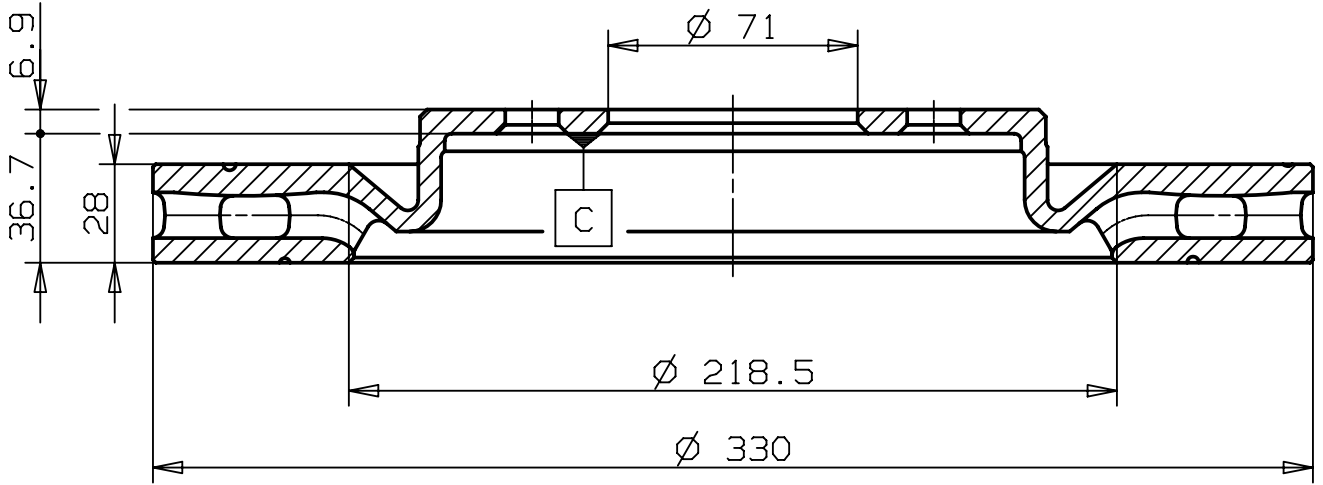

disegnato
LORENZI
verificato
OBERTI

FORD
Ø 330 x 28

09.7267.31

Date 23.11.99

LH BRAKE DISC
INTERCHANGEABLE WITH
09.7267.22

□ MOUNTING FACE
Min. TH 26.4 mm
Weight 8.5 Kg

modif.